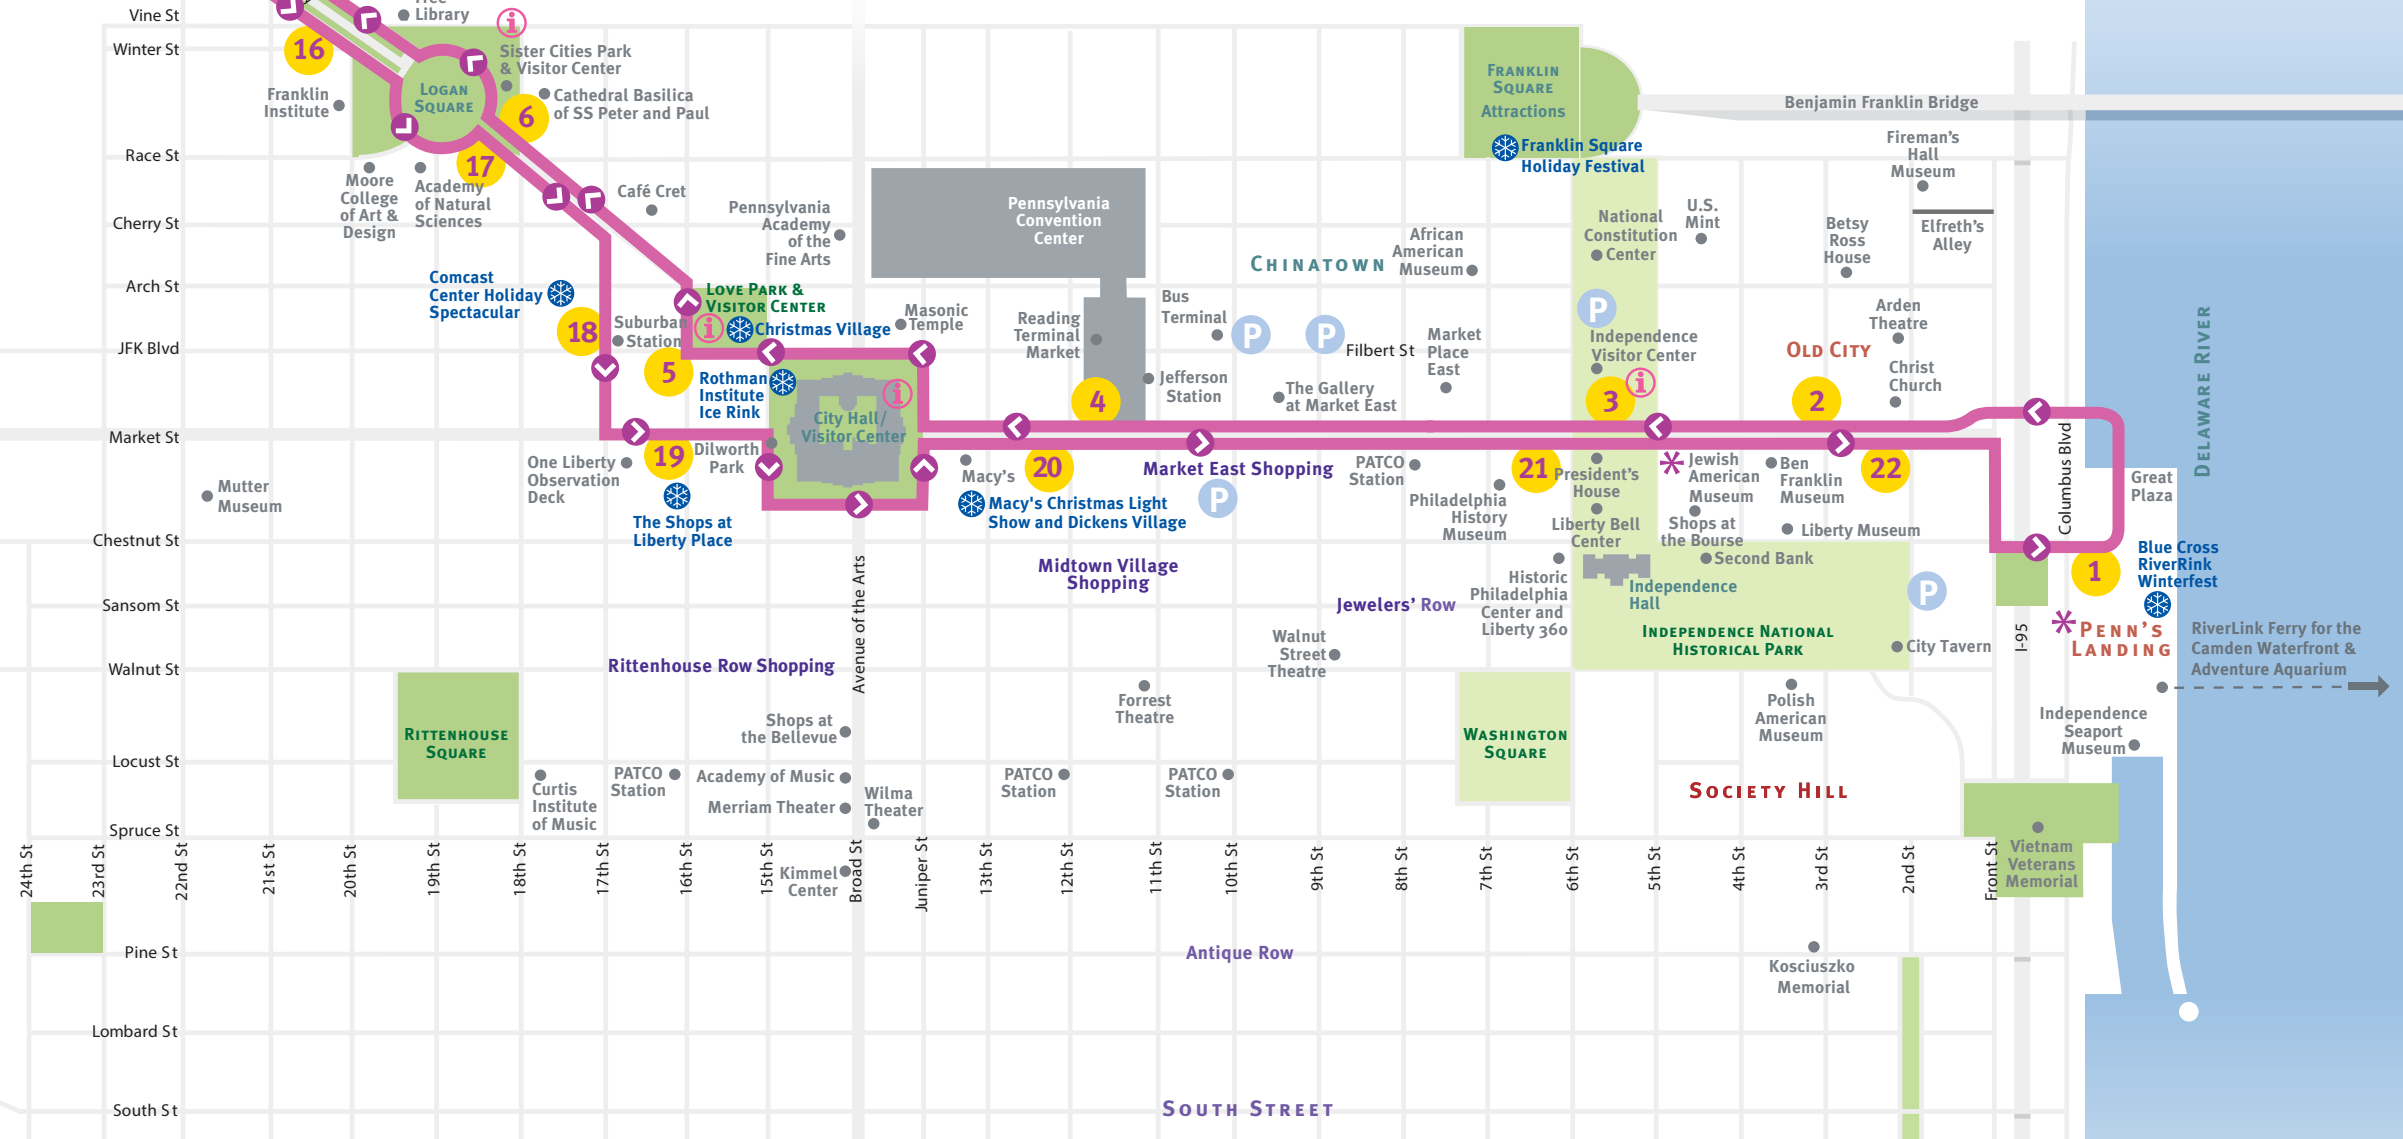

- 1 Penn's Landing**
First pickup 10:00 a.m., last pickup 5:30 p.m.
- 2 3rd & Market Sts**
First pickup 10:03 a.m., last pickup 5:33 p.m.
- 3 6th & Market Sts**
First pickup 10:05 a.m., last pickup 5:35 p.m.
- 4 12th & Market Sts**
First pickup 10:07 a.m., last pickup 5:37 p.m.
- 5 16th St & John F. Kennedy Blvd**
First pickup 10:10 a.m., last pickup 5:40 p.m.
- 6 18th St & The Benjamin Franklin Parkway**
First pickup 10:12 a.m., last pickup 5:42 p.m.
- 7 20th St & The Benjamin Franklin Parkway**
First pickup 10:14 a.m., last pickup 5:44 p.m.

- 8 22nd St & The Benjamin Franklin Parkway**
First pickup 10:15 a.m., last pickup 5:45 p.m.
- 9 22nd St & Fairmount Ave**
First pickup 10:17 a.m., last pickup 5:47 p.m.
- 10 Fairmount & Pennsylvania Aves**
First pickup 10:19 a.m., last pickup 5:49 p.m.
- 11 Philadelphia Museum of Art**
First pickup 10:22 a.m., last pickup 5:52 a.m.
Use transfer vehicle here for stops 12, 13, and 14.
First transfer 10:30 a.m., last transfer 5:15 p.m.
- 12 34th St & Girard Ave**
First pickup 10:35 a.m., last pickup 5:20 p.m.
- 13 Avenue of the Republic**
First pickup 10:40 a.m., last pickup 5:25 p.m.
- 14 34th St & Girard Ave**
First pickup 10:45 a.m., last pickup 5:30 p.m.

- 15 Eakins Oval**
First pickup 10:25 a.m., last pickup 5:55 p.m.
- 16 20th St & The Benjamin Franklin Parkway**
First pickup 10:27 a.m., last pickup 5:57 p.m.
- 17 18th St & The Benjamin Franklin Parkway**
First pickup 10:29 a.m., last pickup 5:59 p.m.
- 18 17th St & John F. Kennedy Blvd**
First pickup 10:00 a.m., last pickup 6:01 p.m.
- 19 16th & Market Sts**
First pickup 10:03 a.m., last pickup 6:04 p.m.
- 20 12th & Market Sts**
First pickup 10:08 a.m., last pickup 6:09 p.m.
- 21 6th & Market Sts**
First pickup 10:10 a.m., last pickup 6:12 p.m.
- 22 2nd & Market Sts**
First pickup 10:15 a.m., last drop-off 6:15 p.m.

The PHLASH seasonal transit program is managed by the Independence Visitor Center Corporation (IVCC). PHLASH vehicle service is provided by Krapp's Coaches.