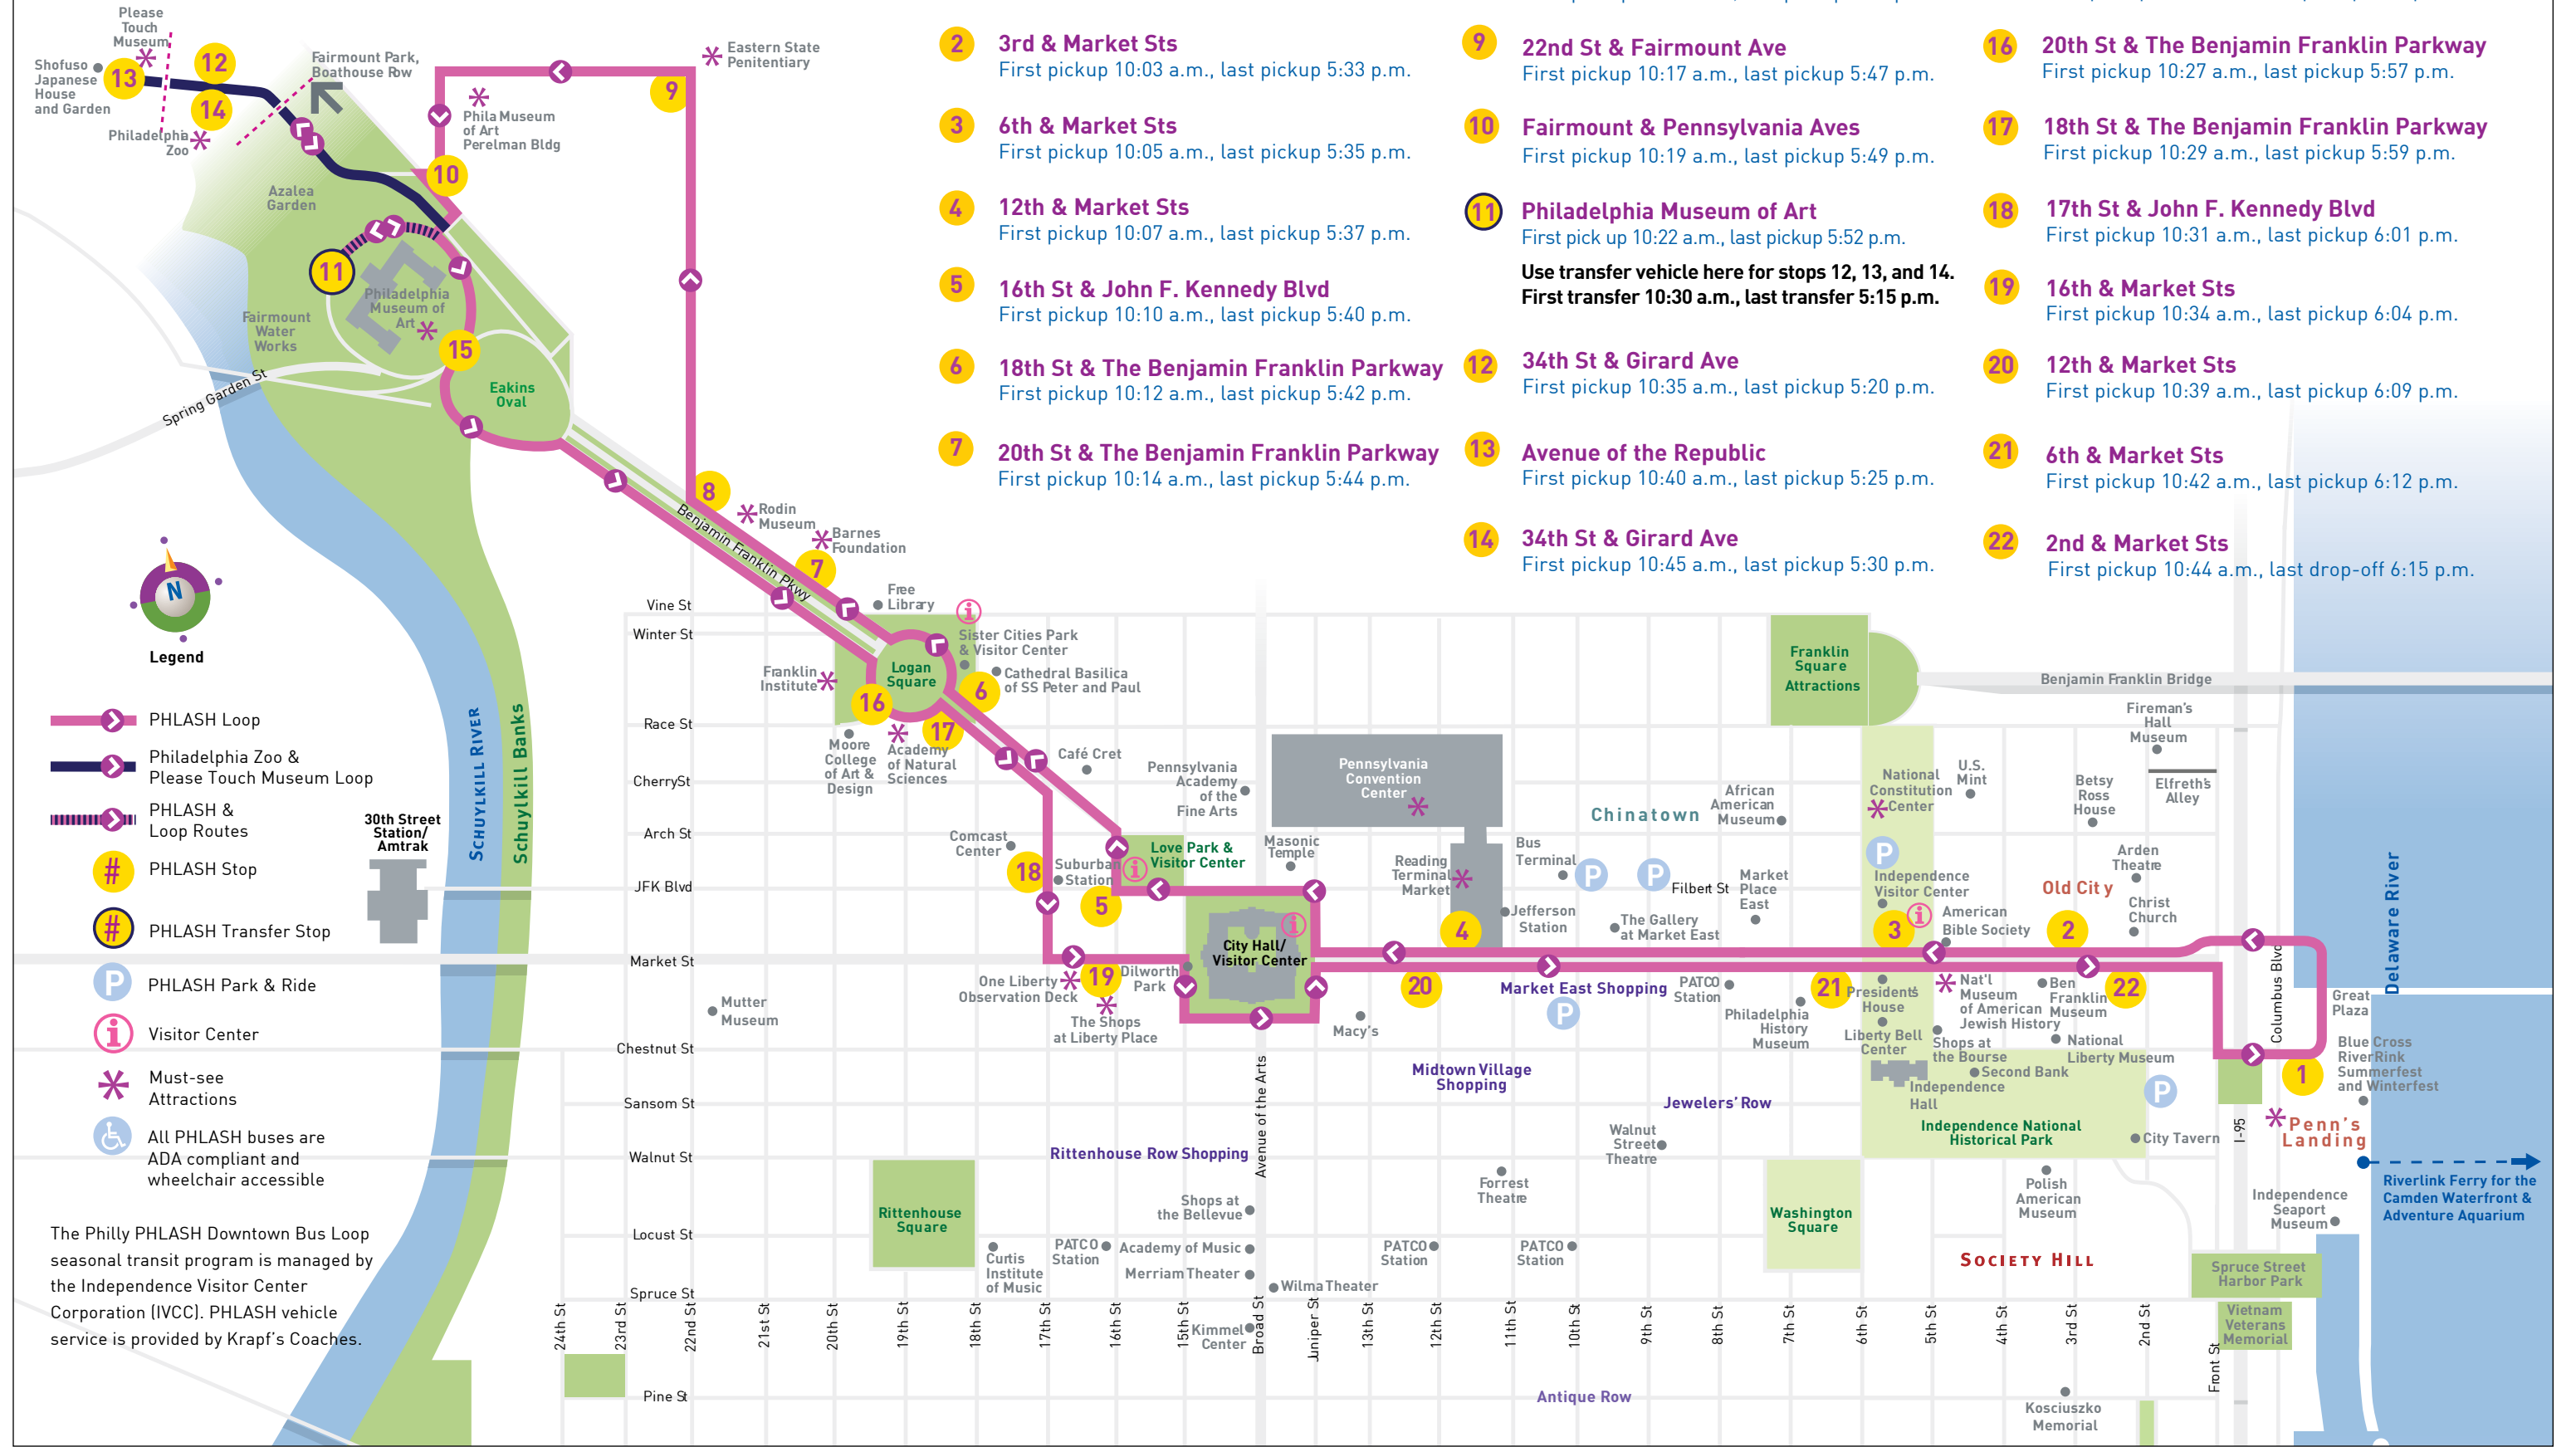

- **8 22nd St & The Benjamin Franklin Parkway**
  First pickup 10:15 a.m., last pickup 5:45 p.m.
- **9 22nd St & Fairmount Ave**
  First pickup 10:17 a.m., last pickup 5:47 p.m.
- **10 Fairmount & Pennsylvania Aves**
  First pickup 10:19 a.m., last pickup 5:49 p.m.
- **11 Philadelphia Museum of Art**
  First pickup 10:22 a.m., last pickup 5:52 p.m.
  Use transfer vehicle here for stops 12, 13, and 14.
  First transfer 10:30 a.m., last transfer 5:15 p.m.
- **12 34th St & Girard Ave**
  First pickup 10:35 a.m., last pickup 5:20 p.m.
- **13 Avenue of the Republic**
  First pickup 10:40 a.m., last pickup 5:25 p.m.
- **14 34th St & Girard Ave**
  First pickup 10:45 a.m., last pickup 5:30 p.m.

- **15 Eakins Oval**
  First pickup 10:25 a.m., last pickup 5:55 p.m.
- **16 20th St & The Benjamin Franklin Parkway**
  First pickup 10:27 a.m., last pickup 5:57 p.m.
- **17 18th St & The Benjamin Franklin Parkway**
  First pickup 10:29 a.m., last pickup 5:59 p.m.
- **18 17th St & John F. Kennedy Blvd**
  First pickup 10:31 a.m., last pickup 6:01 p.m.
- **19 16th & Market Sts**
  First pickup 10:34 a.m., last pickup 6:04 p.m.
- **20 12th & Market Sts**
  First pickup 10:39 a.m., last pickup 6:09 p.m.
- **21 6th & Market Sts**
  First pickup 10:42 a.m., last pickup 6:12 p.m.
- **22 2nd & Market Sts**
  First pickup 10:44 a.m., last drop-off 6:15 p.m.

Legend

- PHLASH Loop
- Philadelphia Zoo & Please Touch Museum Loop
- PHLASH & Loop Routes
- PHLASH Stop
- PHLASH Transfer Stop
- PHLASH Park & Ride
- Visitor Center
- Must-see Attractions
- All PHLASH buses are ADA compliant and wheelchair accessible

The Philly PHLASH Downtown Bus Loop seasonal transit program is managed by the Independence Visitor Center Corporation (IVCC). PHLASH vehicle service is provided by Krapp's Coaches.

Riverlink Ferry for the Camden Waterfront & Adventure Aquarium