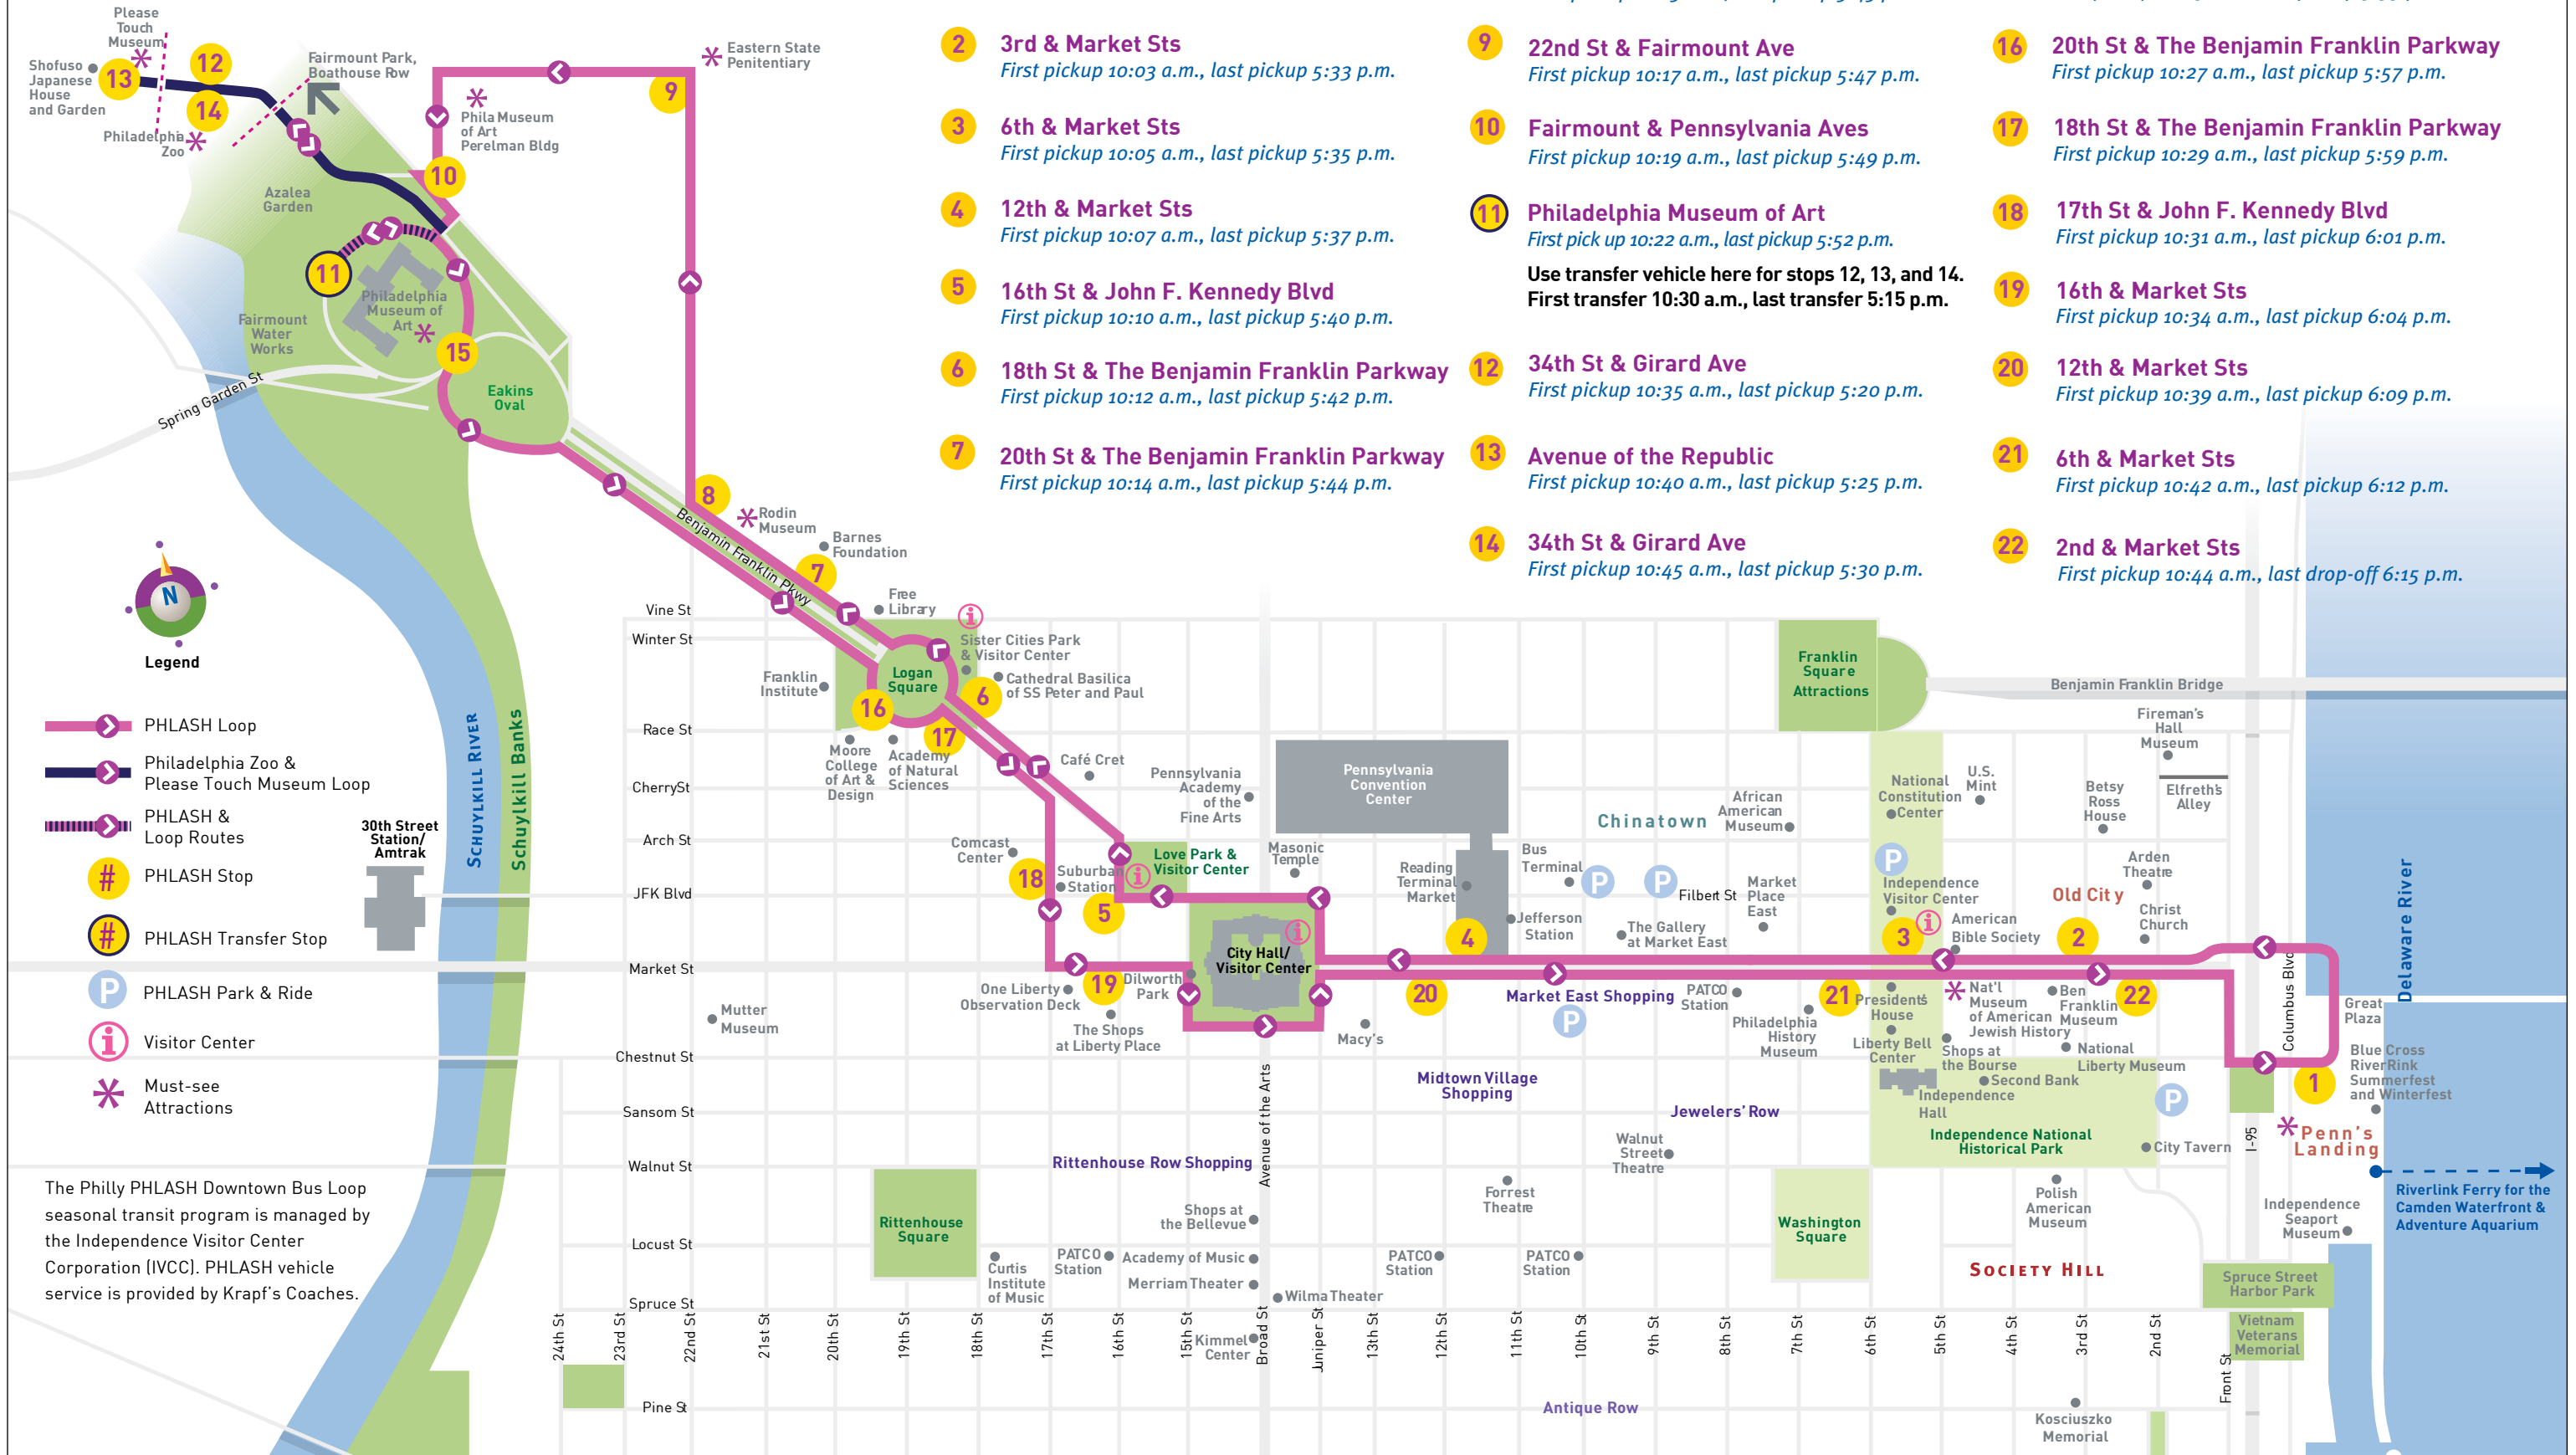

- **1 Penn's Landing**
  First pickup 10:00 a.m., last pickup 5:30 p.m.
- **2 3rd & Market Sts**
  First pickup 10:03 a.m., last pickup 5:33 p.m.
- **3 6th & Market Sts**
  First pickup 10:05 a.m., last pickup 5:35 p.m.
- **4 12th & Market Sts**
  First pickup 10:07 a.m., last pickup 5:37 p.m.
- **5 16th St & John F. Kennedy Blvd**
  First pickup 10:10 a.m., last pickup 5:40 p.m.
- **6 18th St & The Benjamin Franklin Parkway**
  First pickup 10:12 a.m., last pickup 5:42 p.m.
- **7 20th St & The Benjamin Franklin Parkway**
  First pickup 10:14 a.m., last pickup 5:44 p.m.
- **8 22nd St & The Benjamin Franklin Parkway**
  First pickup 10:15 a.m., last pickup 5:45 p.m.
- **9 22nd St & Fairmount Ave**
  First pickup 10:17 a.m., last pickup 5:47 p.m.
- **10 Fairmount & Pennsylvania Aves**
  First pickup 10:19 a.m., last pickup 5:49 p.m.
- **11 Philadelphia Museum of Art**
  First pickup 10:22 a.m., last pickup 5:52 p.m.
  Use transfer vehicle here for stops 12, 13, and 14.
  First transfer 10:30 a.m., last transfer 5:15 p.m.
- **12 34th St & Girard Ave**
  First pickup 10:35 a.m., last pickup 5:20 p.m.
- **13 Avenue of the Republic**
  First pickup 10:40 a.m., last pickup 5:25 p.m.
- **14 34th St & Girard Ave**
  First pickup 10:45 a.m., last pickup 5:30 p.m.
- **15 Eakins Oval**
  First pickup 10:25 a.m., last pickup 5:55 p.m.
- **16 20th St & The Benjamin Franklin Parkway**
  First pickup 10:27 a.m., last pickup 5:57 p.m.
- **17 18th St & The Benjamin Franklin Parkway**
  First pickup 10:29 a.m., last pickup 5:59 p.m.
- **18 17th St & John F. Kennedy Blvd**
  First pickup 10:31 a.m., last pickup 6:01 p.m.
- **19 16th & Market Sts**
  First pickup 10:34 a.m., last pickup 6:04 p.m.
- **20 12th & Market Sts**
  First pickup 10:39 a.m., last pickup 6:09 p.m.
- **21 6th & Market Sts**
  First pickup 10:42 a.m., last pickup 6:12 p.m.
- **22 2nd & Market Sts**
  First pickup 10:44 a.m., last drop-off 6:15 p.m.