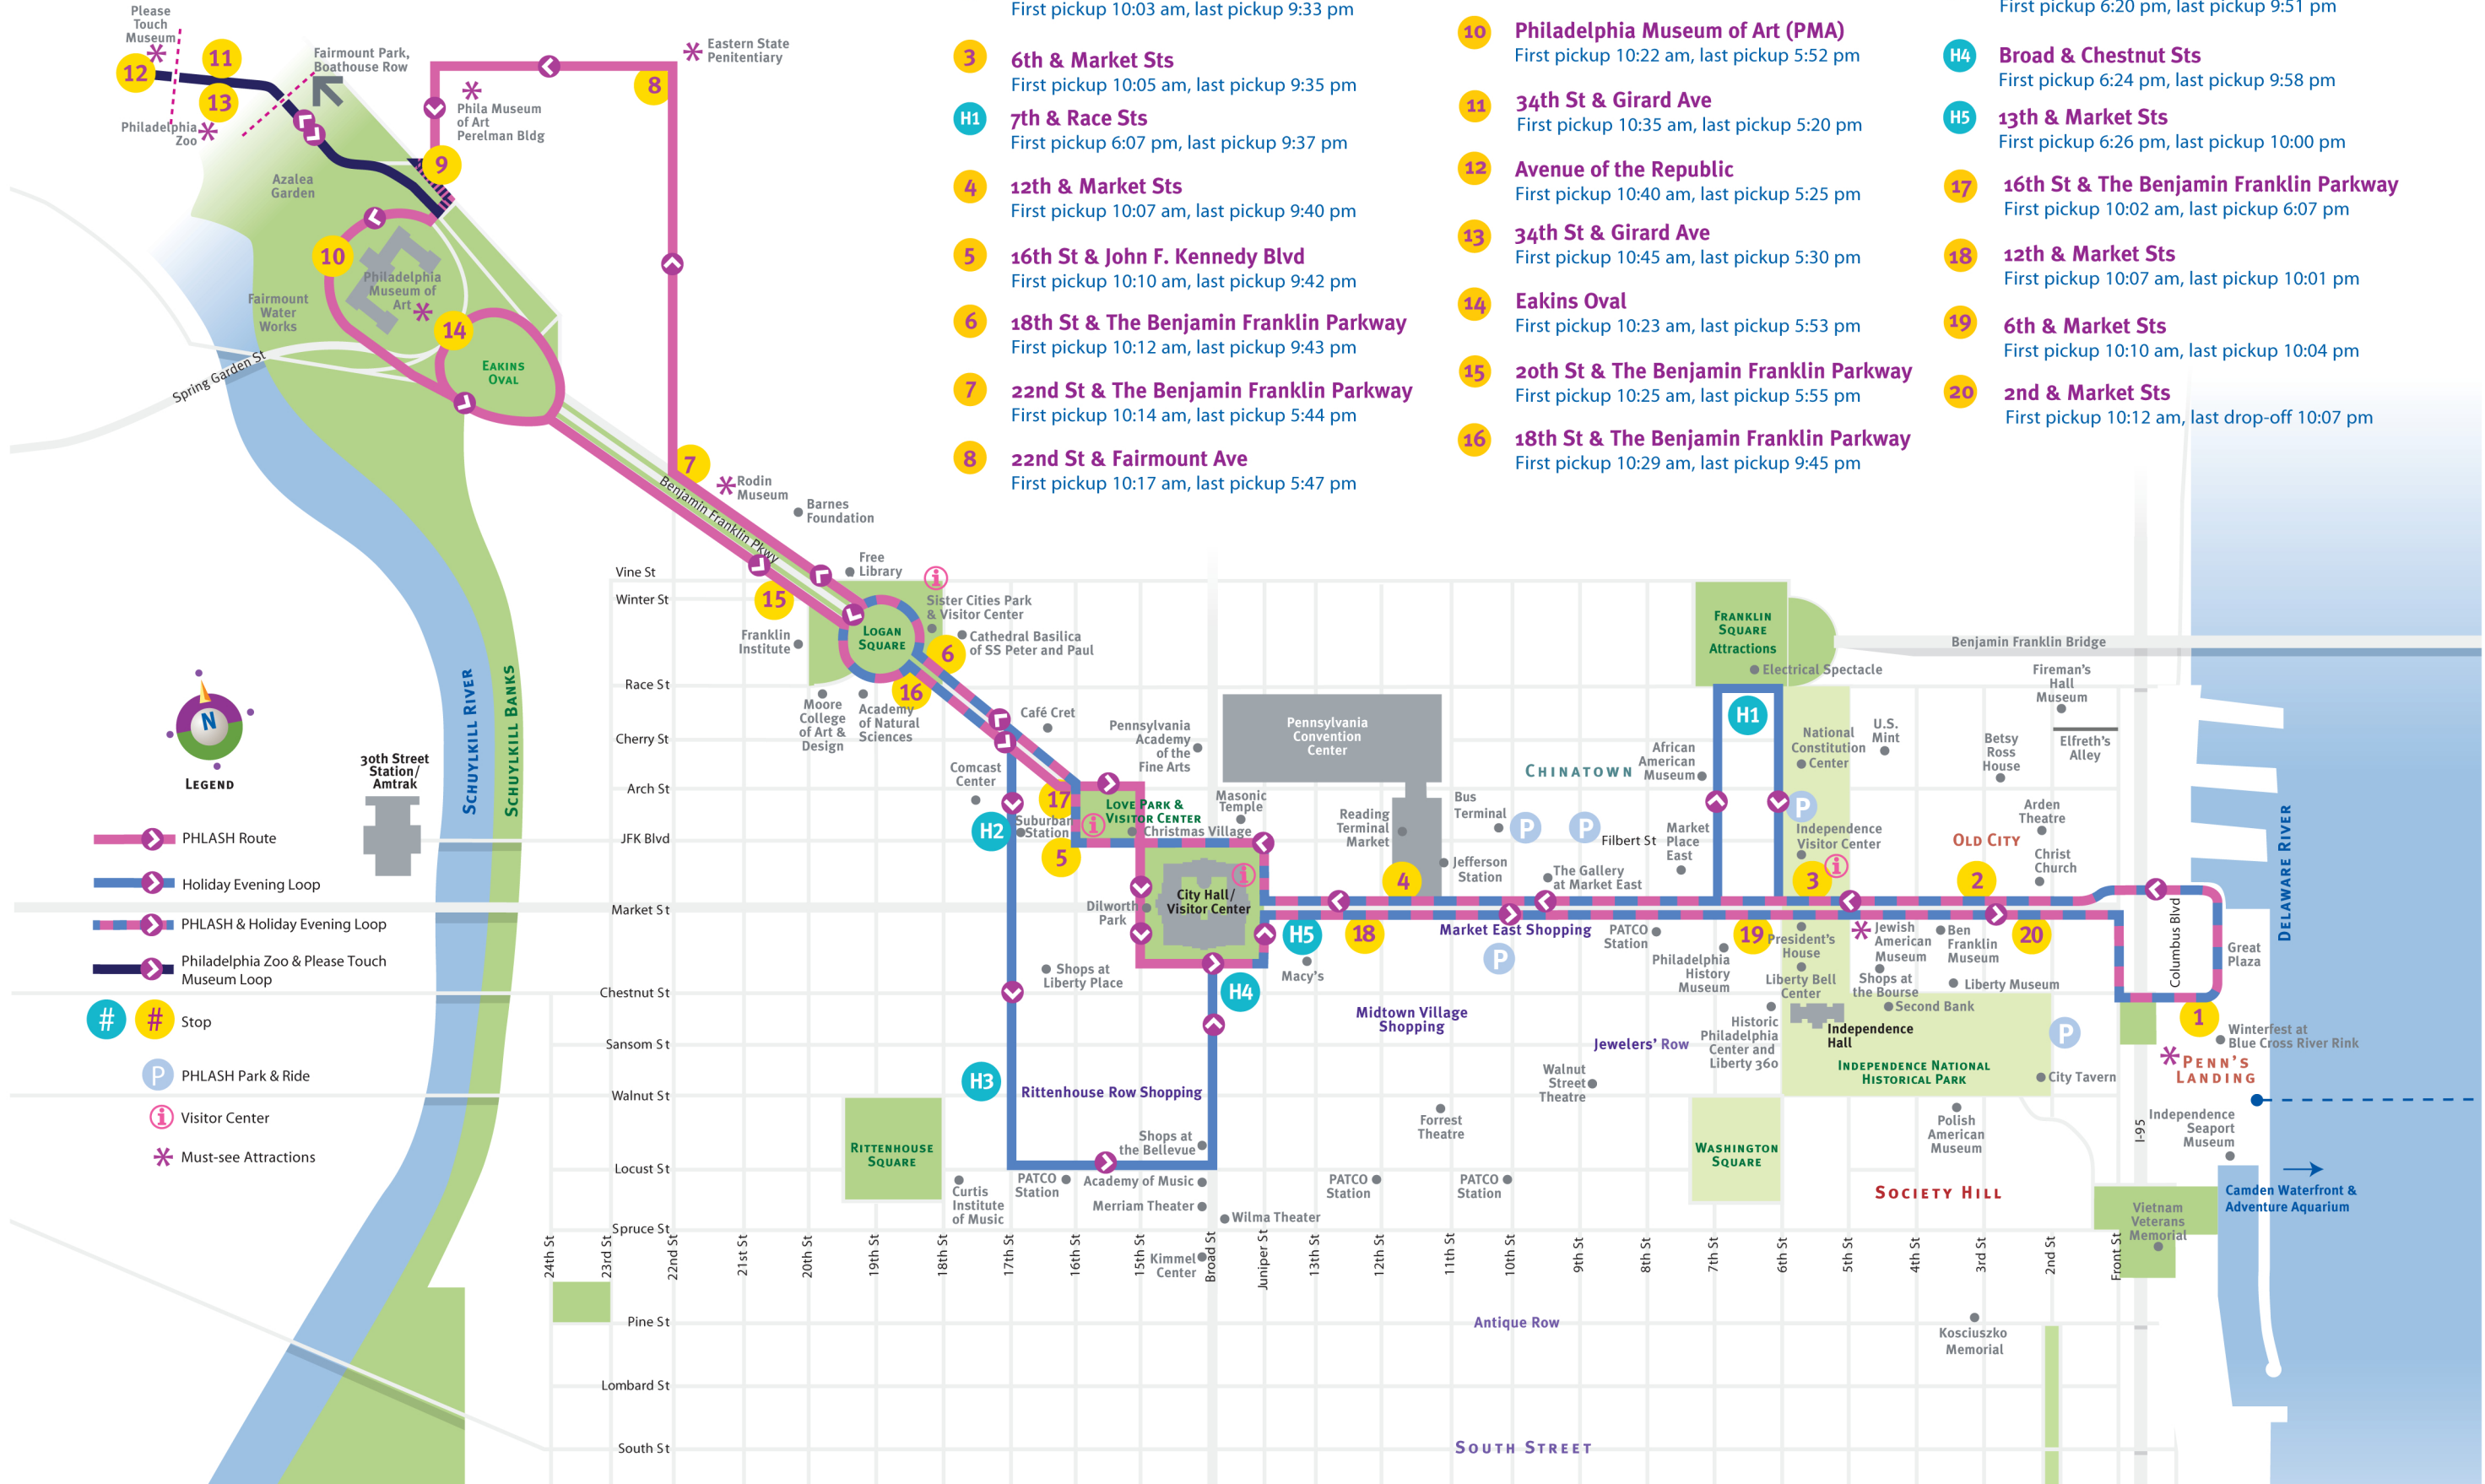

Find PHLASH on-the-go with live updates at RidePhillyPHLASH.com and share your experience aboard PHLASH using #PhillyPHLASH.

For PHLASH customer service, please call 484-881-3574.

- **1 Penn's Landing**
  First pickup 10:00 am, last pickup 9:30 pm
- **2 3rd & Market Sts**
  First pickup 10:03 am, last pickup 9:33 pm
- **3 6th & Market Sts**
  First pickup 10:05 am, last pickup 9:35 pm
- **H1 7th & Race Sts**
  First pickup 6:07 pm, last pickup 9:37 pm
- **4 12th & Market Sts**
  First pickup 10:07 am, last pickup 9:40 pm
- **5 16th St & John F. Kennedy Blvd**
  First pickup 10:10 am, last pickup 9:42 pm
- **6 18th St & The Benjamin Franklin Parkway**
  First pickup 10:12 am, last pickup 9:43 pm
- **7 22nd St & The Benjamin Franklin Parkway**
  First pickup 10:14 am, last pickup 5:44 pm
- **8 22nd St & Fairmount Ave**
  First pickup 10:17 am, last pickup 5:47 pm

- **9 Fairmount & Pennsylvania Aves**
  First pickup 10:19 am, last pickup 5:49 pm
  Use transfer vehicle here for stops 11, 12, and 13.
  First transfer 10:30 a.m.; Last transfer 5:15 p.m.
- **10 Philadelphia Museum of Art (PMA)**
  First pickup 10:22 am, last pickup 5:52 pm
- **11 34th St & Girard Ave**
  First pickup 10:35 am, last pickup 5:20 pm
- **12 Avenue of the Republic**
  First pickup 10:40 am, last pickup 5:25 pm
- **13 34th St & Girard Ave**
  First pickup 10:45 am, last pickup 5:30 pm
- **14 Eakins Oval**
  First pickup 10:23 am, last pickup 5:53 pm
- **15 20th St & The Benjamin Franklin Parkway**
  First pickup 10:25 am, last pickup 5:55 pm
- **16 18th St & The Benjamin Franklin Parkway**
  First pickup 10:29 am, last pickup 9:45 pm

- **H2 17th & John F. Kennedy Blvd**
  First pickup 6:18 pm, last pickup 9:48 pm
- **H3 17th & Walnut Sts**
  First pickup 6:20 pm, last pickup 9:51 pm
- **H4 Broad & Chestnut Sts**
  First pickup 6:24 pm, last pickup 9:58 pm
- **H5 13th & Market Sts**
  First pickup 6:26 pm, last pickup 10:00 pm
- **17 16th St & The Benjamin Franklin Parkway**
  First pickup 10:02 am, last pickup 6:07 pm
- **18 12th & Market Sts**
  First pickup 10:07 am, last pickup 10:01 pm
- **19 6th & Market Sts**
  First pickup 10:10 am, last pickup 10:04 pm
- **20 2nd & Market Sts**
  First pickup 10:12 am, last drop-off 10:07 pm